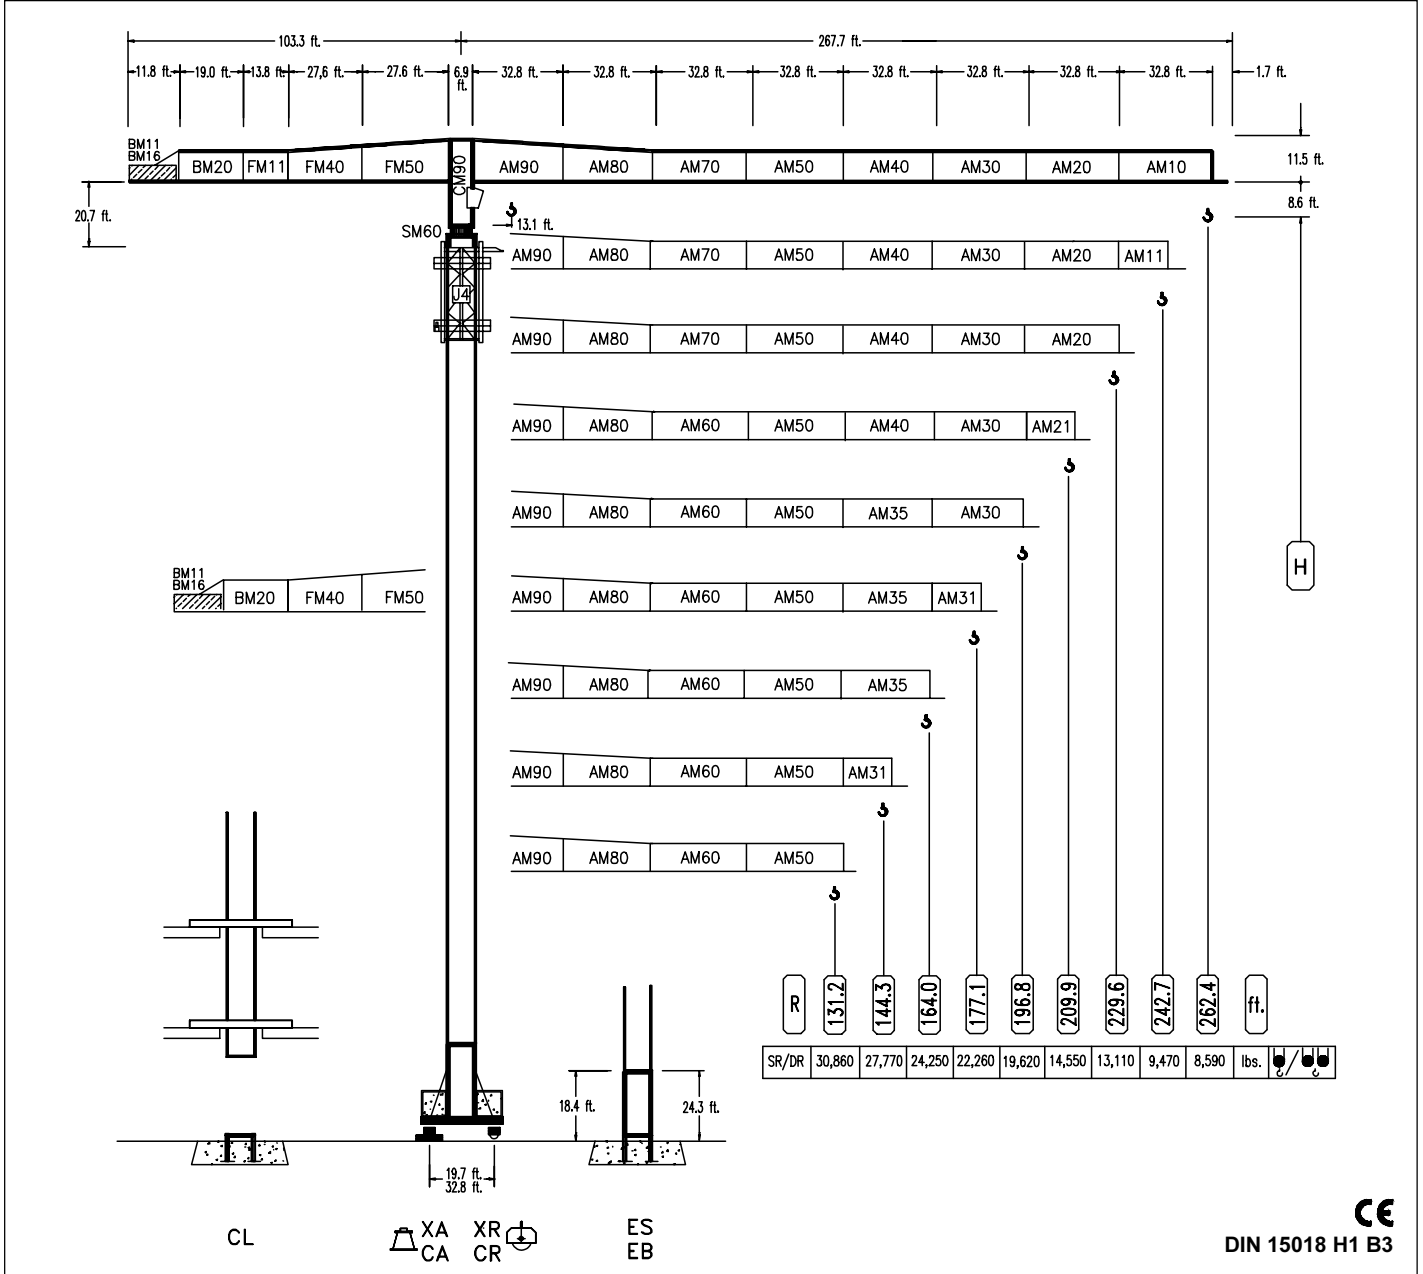

COMANSA

LINDEN 8000

LC-8852

39,680 lbs.

DIN 15018 H1 B3

(R)	R _(Cmax)	C _{max}	98.4	111.5	131.2	144.3	164.0	177.1	196.8	209.9	229.6	242.7	262.4	ft.
262.4	SR/DR 74.1 ft.	39,680	28,790	24,910	20,610	18,380	15,760	14,330	12,560	11,570	10,290	9,560	8,590	
242.7	SR/DR 73.8 ft.	39,680	28,590	24,730	20,450	18,250	15,650	14,210	12,450	11,480	10,200	9,470		
229.6	SR/DR 89.2 ft.	39,680	35,530	30,840	25,610	22,920	19,730	18,010	15,870	14,660	13,110			
209.9	SR/DR 88.5 ft.	39,680	35,290	30,620	25,410	22,770	19,590	17,870	15,740	14,550				
196.8	SR/DR 106.2 ft.	39,680	39,680	37,560	31,280	28,080	24,270	22,200	19,620					
177.1	SR/DR 106.6 ft.	39,680	39,680	37,670	31,390	28,170	24,330	22,260						
164.0	SR/DR 106.6 ft.	39,680	39,680	37,540	31,280	28,060	24,250							
144.3	SR/DR 105.3 ft.	39,680	39,680	37,140	30,950	27,770								
131.2	SR/DR 104.9 ft.	39,680	39,680	37,050	30,860									

CFU-7.5
10 hp.

0 ⌀ 282 ft./min

GR-10
4 x 73 ft.lbs.

0 ⌀ 0,7 rpm

TRA-7.5 TRA-10
2 x 55 ft.lbs. 4 x 73 ft.lbs.

0 ⌀ 66 ft./min

5XR 73 9CR 93

TRA-7.5VC TRA-10VC
2 x 55 ft.lbs. 4 x 73 ft.lbs.

0 ⌀ 66 ft./min

5XR 73 9CR 93

EEA3-90-45
108 hp.

	I	II	III
SR	ft./min 12 ⌀ 188	18 ⌀ 284	50 ⌀ 756
	lbs. 19,840	13,220	3,970
DR	ft./min 6 ⌀ 94	9 ⌀ 142	25 ⌀ 378
	lbs. 39,680	26,450	7,940

EFU4-45-45
54 hp.

ft./min	lbs.
86	19,840
130	13,225
196	6,610
262	3,970
328	
360	