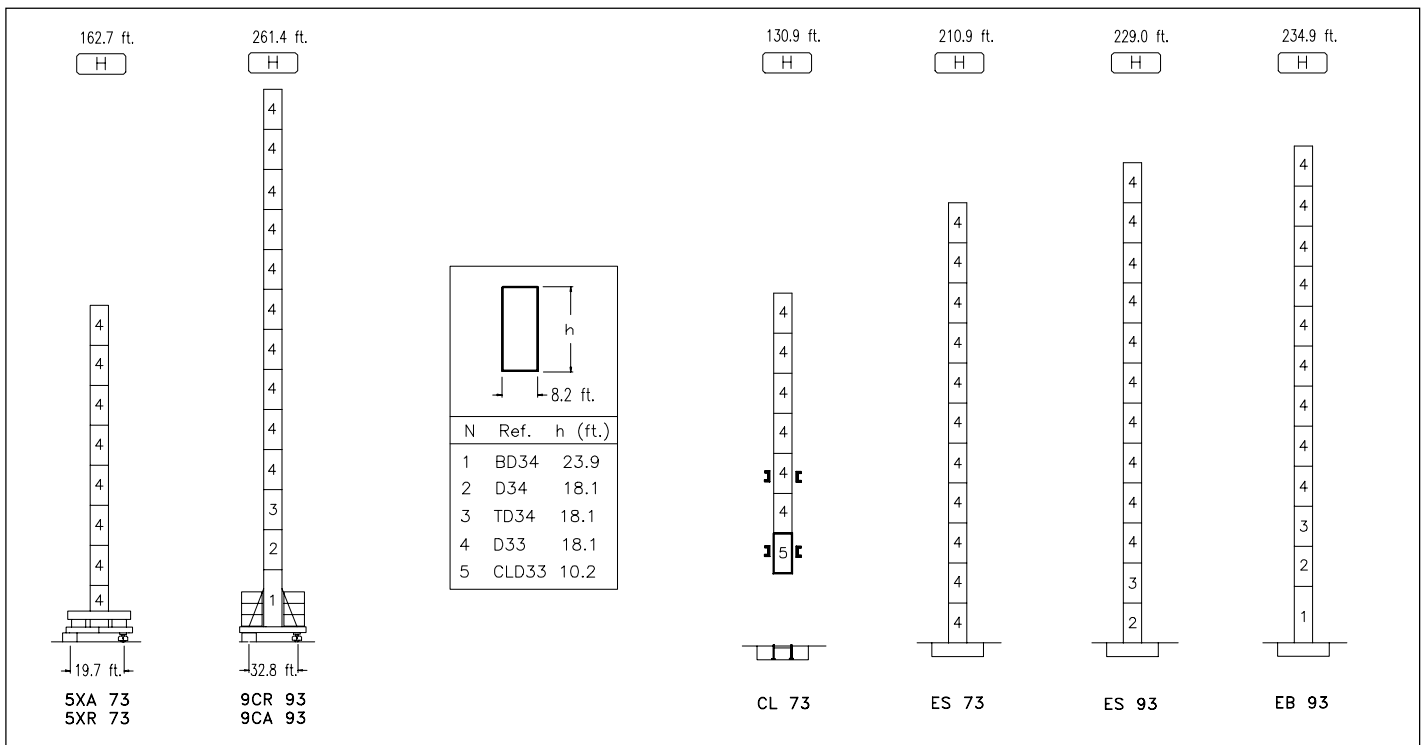

COMANSA

LINDEN 8000

LC-8852

39,680 lbs.

DIN 15018 H1 B3

(R)	R _(Cmax)	C _{max}	98.4	111.5	131.2	144.3	164.0	177.1	196.8	209.9	229.6	242.7	262.4	ft.
262.4	SR/DR 74.1 ft.	39,680	28,790	24,910	20,610	18,380	15,760	14,330	12,560	11,570	10,290	9,560	8,590	
242.7	SR/DR 73.8 ft.	39,680	28,590	24,730	20,450	18,250	15,650	14,210	12,450	11,480	10,200	9,470		
229.6	SR/DR 89.2 ft.	39,680	35,530	30,840	25,610	22,920	19,730	18,010	15,870	14,660	13,110			
209.9	SR/DR 88.5 ft.	39,680	35,290	30,620	25,410	22,770	19,590	17,870	15,740	14,550				
196.8	SR/DR 106.2 ft.	39,680	39,680	37,560	31,280	28,080	24,270	22,200	19,620					
177.1	SR/DR 106.6 ft.	39,680	39,680	37,670	31,390	28,170	24,330	22,260						
164.0	SR/DR 106.6 ft.	39,680	39,680	37,540	31,280	28,060	24,250							
144.3	SR/DR 105.3 ft.	39,680	39,680	37,140	30,950	27,770								
131.2	SR/DR 104.9 ft.	39,680	39,680	37,050	30,860									

CFU-7.5
10 hp.

0 ⌀ 282 ft./min

GR-10
4 x 73 ft.lbs.

0 ⌀ 0,7 rpm

TRA-7.5 TRA-10
2 x 55 ft.lbs. 4 x 73 ft.lbs.

0 ⌀ 66 ft./min

5XR 73 9CR 93

TRA-7.5VC TRA-10VC
2 x 55 ft.lbs. 4 x 73 ft.lbs.

0 ⌀ 66 ft./min

5XR 73 9CR 93

EEA3-90-45
108 hp.

	I	II	III
SR	ft./min 12 ⌀ 188	18 ⌀ 284	50 ⌀ 756
	lbs. 19,840	13,220	3,970
DR	ft./min 6 ⌀ 94	9 ⌀ 142	25 ⌀ 378
	lbs. 39,680	26,450	7,940

EFU4-45-45
54 hp.

ft./min	lbs.
86	19,840
130	13,225
196	6,610
262	3,970
328	
360	

480 V
3 ph
60 Hz

Opcional
Optional

R. máx. En servicio
In operation

5XR73 324,740 lbs.
9CR93 248,240 lbs.

R. máx. Fuera de servicio
Out of service

5XR73 250,670 lbs.
9CR93 259,040 lbs.

NOTE: ALL ORIGINAL WEIGHTS AND MEASUREMENTS ARE METRIC AND ABOVE ARE ROUNDED-OFF CONVERSIONS OF SAME. FOR EXACT WEIGHTS AND MEASUREMENTS, SEE SHEET DS.0102.21